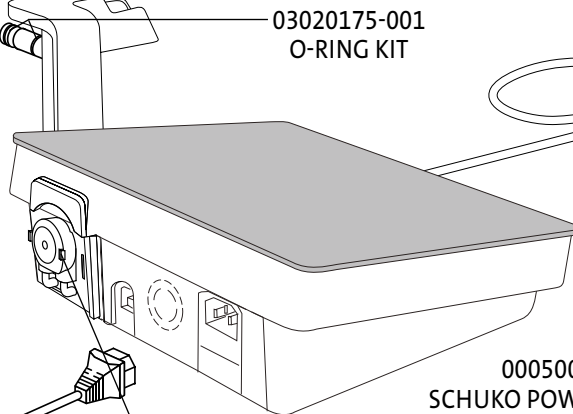

MULTIPIEZO Accessories

02150273
MANUAL OF USE AND
MAINTENANCE IT/DE/SV

02150274
MANUAL OF USE AND
MAINTENANCE EN/FR/ES

02150336
MANUAL OF USE AND
MAINTENANCE BR

03020171-001
METAL CONE

SN 03120142-001
HANDPIECE COMPLETE
WITH LED LIGHT CONE

03020158-001
LED LIGHT CONE

01950014-001
PLASTIC CAP - GREY

01950015-001
PLASTIC CAP - BLUE

LOT 02900074-001
DYNAMOMETRIC
WRENCH

03020082-001
SCREW-ON LID - GREY

03020081-001
SCREW-ON LID - BLUE

03150102-001
500ML BOTTLE
(NO CAP)

03020175-001
O-RING KIT

LOT 02900114-001
FOOTSWITCH

03020226-001
BLACK PERISTALTIC PUMP

03210001-001
WHITE PERISTALTIC PUMP

03150104
PERISTALTIC PUMP
PLASTIC COVER

00050031
SCHUKO POWER CABLE

00050016
JAPAN POWER CABLE

00050034
UK POWER CABLE

00050010
AUSTRALIA POWER CABLE

00050032
SWISS POWER CABLE

00050028
USA POWER CABLE