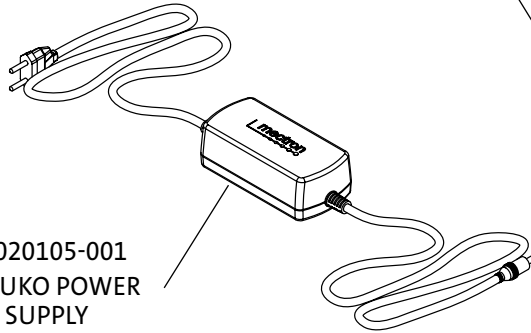

MICROPIEZO S accessories

SN 03120132-001
BLUE SCALER HANDPIECE

LOT 02900074-001
K6 DYNAMOMETRIC
WRENCH

03020105-001
SCHUKO POWER
SUPPLY

00050021-001
UK POWER SUPPLY
ADAPTER

02900010-001
WATER SUPPLY HOSE

00420004-001
WATER FILTRE

02900001-001
FOOTSWITCH