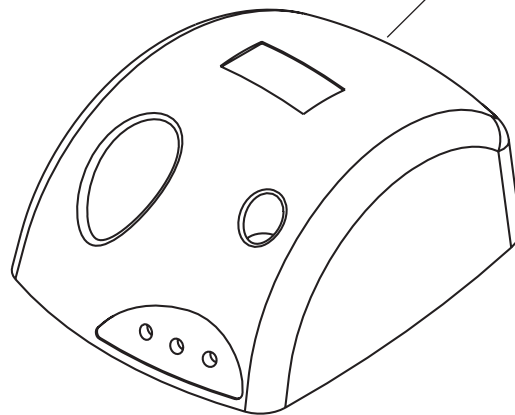

STARLIGHT PRO *accessories*

02900018-001
OPTICAL PROTECTION (2 PCS.)

02900086-001
BLACK OPTICAL FIBRE WITH
CLICK-CLACK CONNECTION

02900085-001
TRANSPARENT OPTICAL FIBRE
WITH CLICK-CLACK
CONNECTION

- LOT** 03020183-001 SHINY WHITE
- LOT** 03020184-001 ORTHO
- LOT** 03020185-001 SHINY YELLOW
- LOT** 03020186-001 MATT BLACK
- LOT** 03020187-001 SHINY SILVER

- SN** 03120210-001 SHINY WHITE
- SN** 03120211-001 ORTHO
- SN** 03120212-001 SHINY YELLOW
- SN** 03120213-001 MATT BLACK
- SN** 03120214-001 SHINY SILVER

COMPLETE HANDPIECE
WITH BATTERY

COMPLETE CHARGER