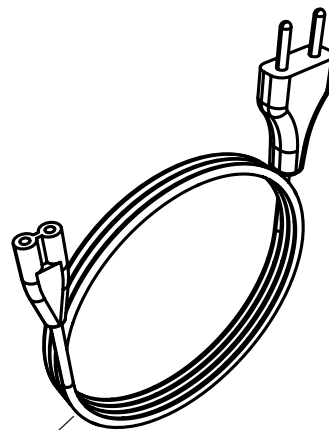

STARLIGHT PRO *accessories*

02900018-001
OPTICAL PROTECTION (2 PCS.)

02900086-001
BLACK OPTICAL FIBRE WITH
CLICK-CLACK CONNECTION

02900085-001
TRANSPARENT OPTICAL FIBRE
WITH CLICK-CLACK
CONNECTION

- LOT** 03020183-001 SHINY WHITE
- LOT** 03020184-001 ORTHO
- LOT** 03020185-001 SHINY YELLOW
- LOT** 03020186-001 MATT BLACK
- LOT** 03020187-001 SHINY SILVER

- SN** 03120210-001 SHINY WHITE
- SN** 03120211-001 ORTHO
- SN** 03120212-001 SHINY YELLOW
- SN** 03120213-001 MATT BLACK
- SN** 03120214-001 SHINY SILVER

COMPLETE HANDPIECE
WITH BATTERY

COMPLETE CHARGER